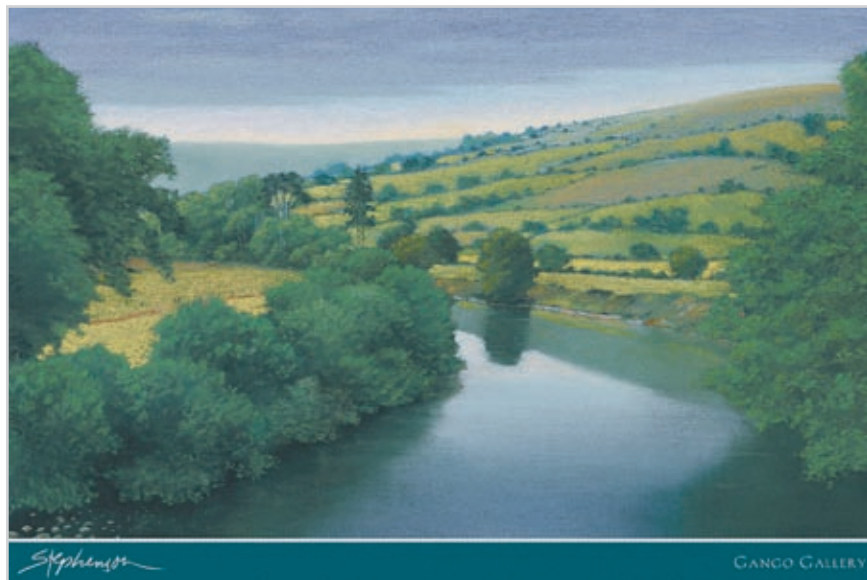

Paper: 36 x 24 (91.4 x 61.0 cm)

TS

STE-71 | *Back Waters*

Image: 36 x 21.75 (91.4 x 55.2 cm)

Paper: 36 x 24 (91.4 x 61.0 cm)

TS

STE-72 | *After the Rains*

Image: 36 x 21.75 (91.4 x 55.2 cm)